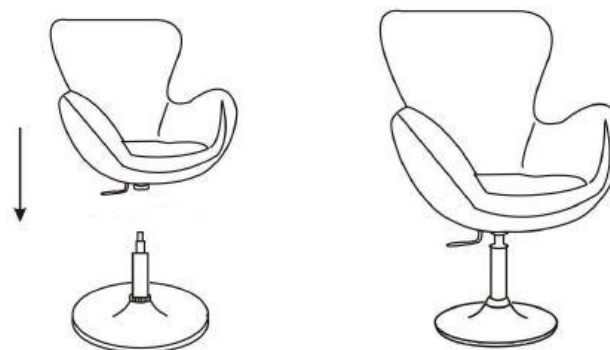

illustrative image

Never stand on the chair.

The chair is for one person only.

Observe the maximal weight capacity of the styling chair.

In case of failure chairs inform us or fix the chair always leave to the experts.