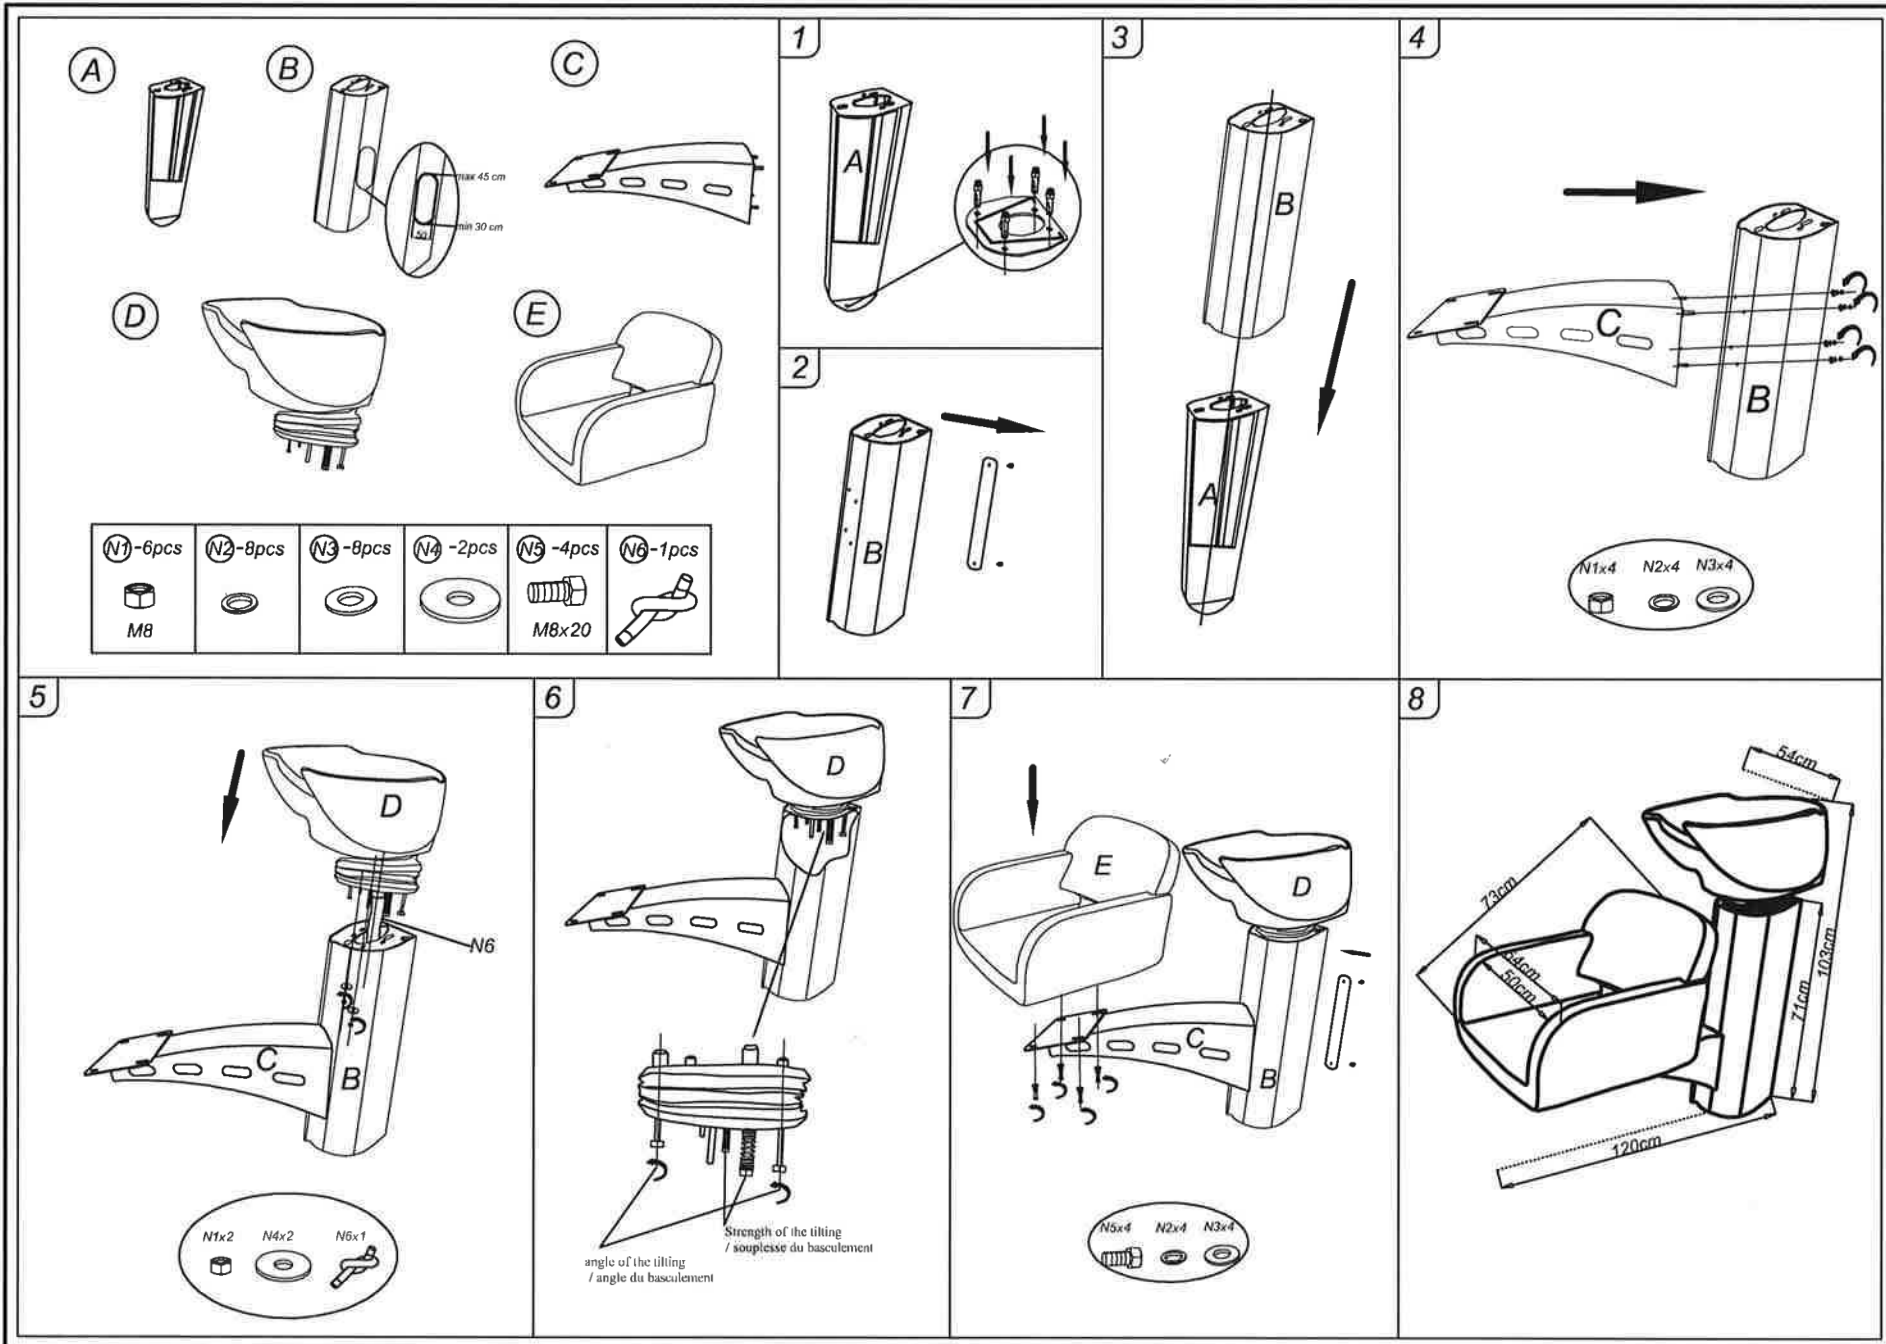

Paandef
19/08/2015

SEAT OPERA 0190213-01
Sinelco International BVBA
Add: Klein Frankrijkstraat 37, 9600 Ronse.