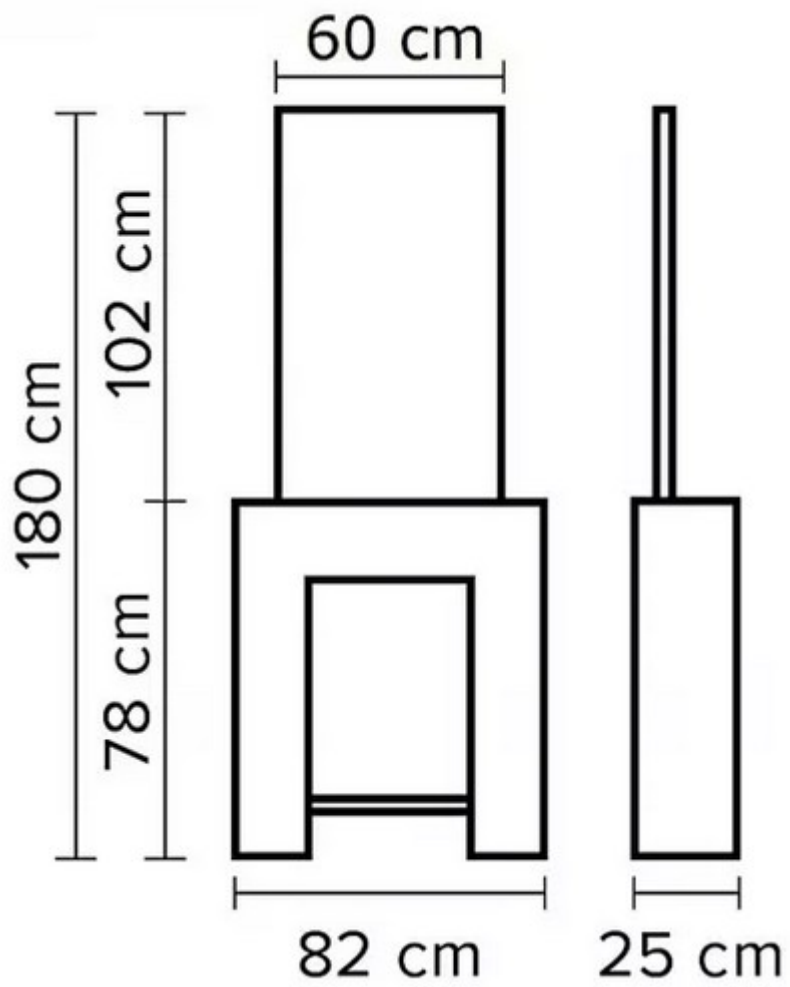

CH-2557A

1	2	3	4	5	6	7	8
M6x40		M4x16	M4x30			M5x50	
Screws-4pcs	washer-4pcs	Screws-7pcs	Screws-4pcs	metal cleat-1pcs	plastic anchor-6pcs	Screws-2pcs	clip-3pcs

**Rozměry:**

## Montáž:

**Rozměry:**