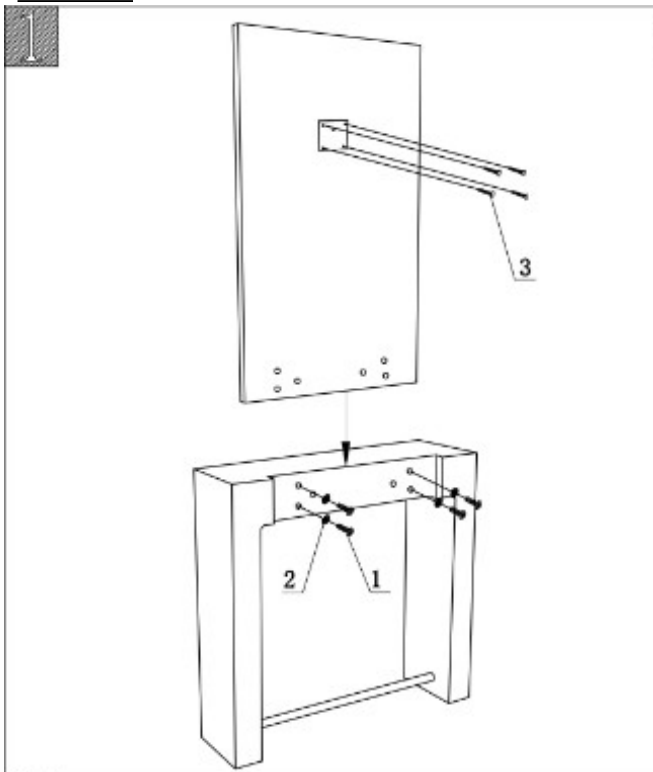

CH-2557A

1	2	3	4	5	6	7	8
M6x40		M4x16	M4x30			M5x50	
Screws-4pcs	washer-4pcs	Screws-7pcs	Screws-4pcs	metal cleat-1pcs	plastic anchor-6pcs	Screws-2pcs	clip-3pcs

**Rozměry:**